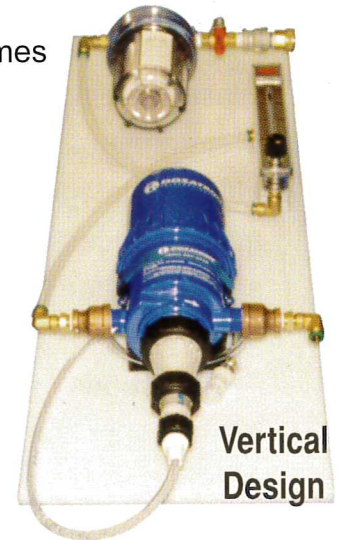

# SWECO® COMPOUND INJECTOR SYSTEM

**N**ow available from the innovators of round bowl vibratory finishing comes the Sweco® Compound Injector System. At the heart of this system is a Dosatron® water-driven injector pump. This versatile pump offers very accurate chemical dosing over a wide range of water flows. Other components of the system include a flow control/meter and an inlet water filter. These components are mounted to a polyethylene board with stainless steel hardware for corrosion resistance and easy cleanup. All fittings and hoses are included to connect the unit to your new or existing mass finishing equipment.

Vertical Design

The standard injector pump has a concentration range of 0-1.6%. An optional pump is available with a range of 0-4%. Other options include:

#### Injector On/Off Control

- Stainless Steel Ball Valve for Manual Control
- Electric Solenoid (24, 120VAC) for Automatic Control

#### Total Flow Range

- 0 - 12 GPH
- 2 - 20 GPH
- 4 - 40 GPH
- 10 - 100 GPH

Custom configurations are available, including the addition of multiple compounds into a single operation or the servicing of several machines from a single pump and drum of compound.