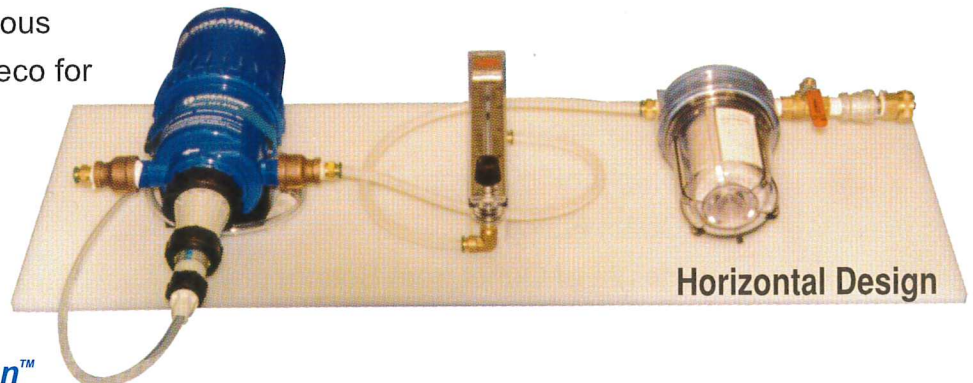

Horizontal Design

We Put Technology In Motion™

www.sweco.com

SWECO HEADQUARTERS, P.O. Box 1509, 8029 U.S. Highway 25, Florence, KY 41022-1509: +1 (859)283-8400 Fax: +1(859)283-8469
SWECO EUROPE S.A., Rue de la Recherche, 8, Parc Industriel Sud-Zone I, B-1400 Nivelles, Belgium: +32-67-893434 Fax: +32-67-214368
SWECO ASIA, 63 Hillview Ave. #03-02, Lam Soon Industrial Building, Singapore 669569: +65-762-1167 Fax: +65-762-1313
SWECO CANADA 9999 Highway 48, Markham, Ontario L3P 3J3 +1 (905) 238-2990; Quebec +1(450) 622-1185